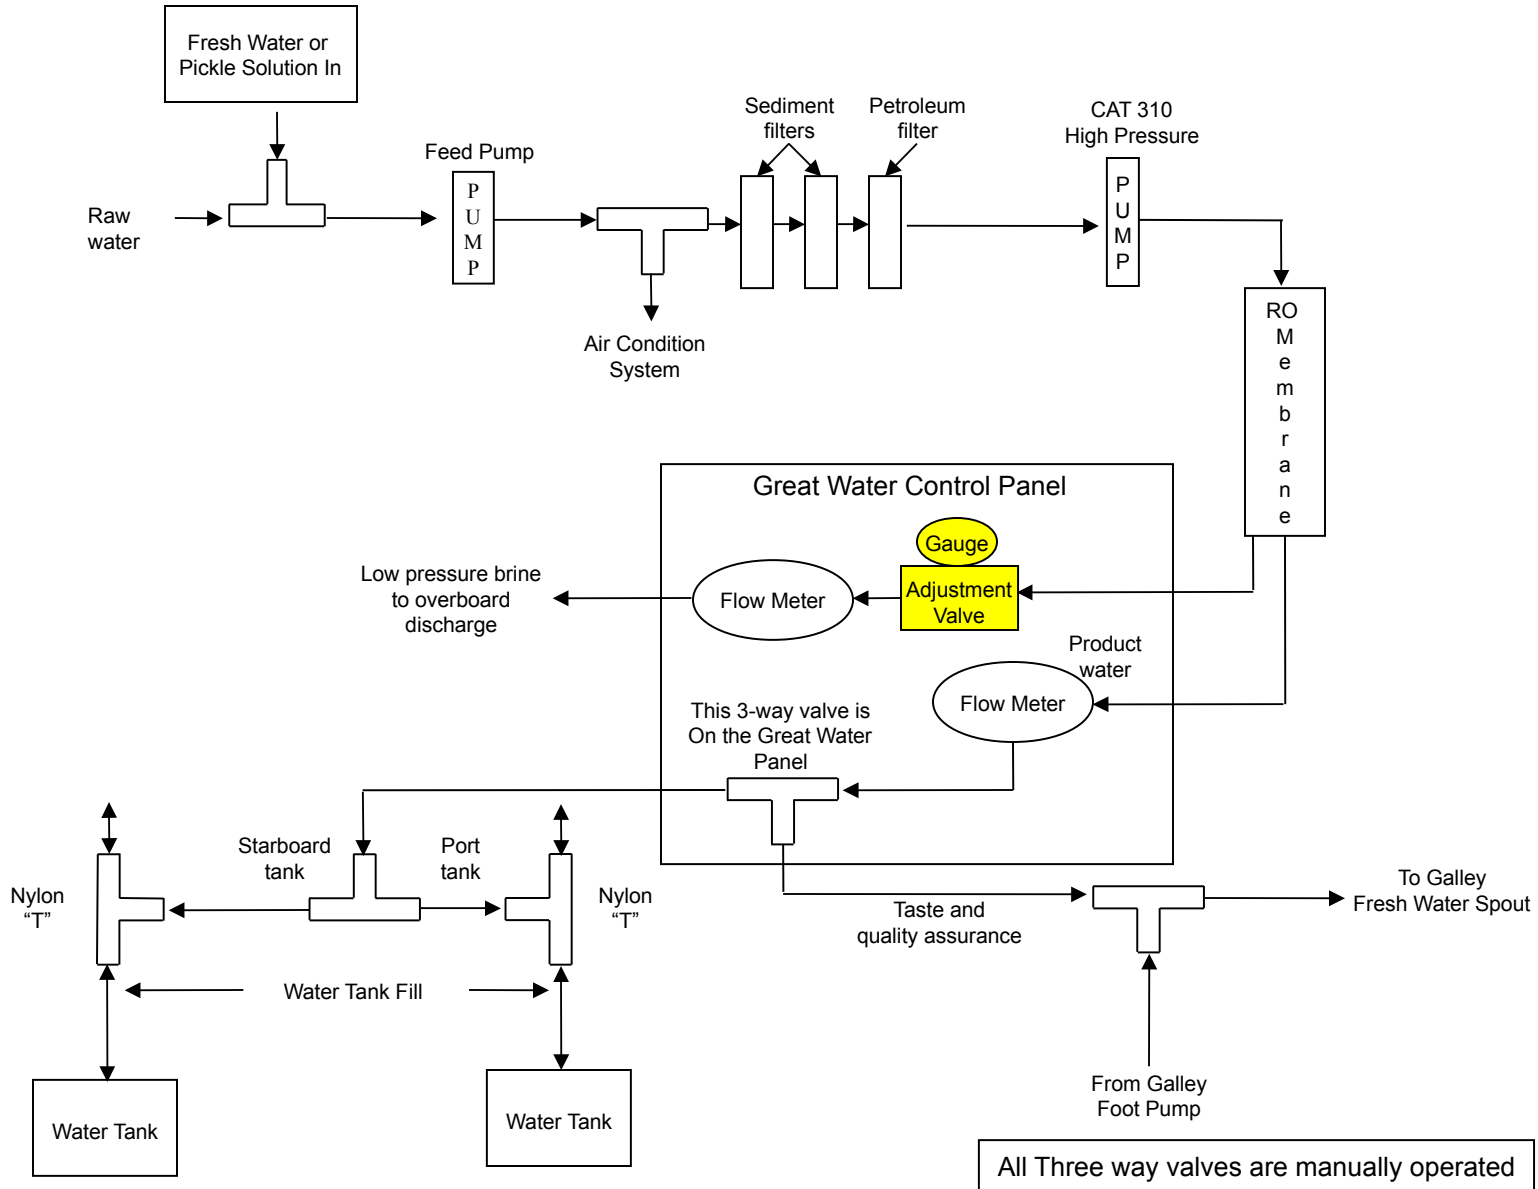

JK15 Watermaker

All Three way valves are manually operated